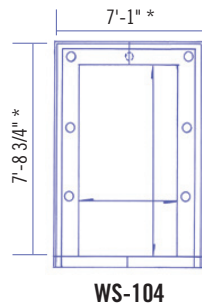

Entrance & Window Surrounds

House of Delegates,
Annapolis, MD

Corinthian Condominiums, Bala Cynwyd, PA

*Custom modifications to size can be made.

B- 4'-0"
C- 2'-0 3/4"
D- 2'-3 3/8"

A- 3'-4 1/8" X 2'-4 1/2"
B- 3'-0 1/2" X 2'-0 1/2"
C- 3'-0 1/2" X 2'-6 1/2"

EDON Fiberglass Door and Window Surrounds are designed and produced to fit your specific requirements. Sizes can vary from 3' to 8' wide and up to 9' high. **EDON** can create a custom Door or Window Surround to match an existing profile already in place.