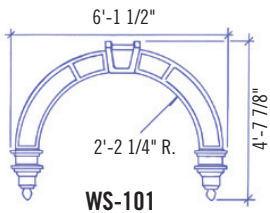

Entrance & Window Surrounds

House of Delegates,
Annapolis, MD

Corinthian Condominiums, Bala Cynwyd, PA

*Custom modifications to size can be made.

B- 4'-0"
C- 2'-0 3/4"
D- 2'-3 3/8"

A- 3'-4 1/8" X 2'-4 1/2"
B- 3'-0 1/2" X 2'-0 1/2"
C- 3'-0 1/2" X 2'-6 1/2"

EDON Fiberglass Door and Window Surrounds are designed and produced to fit your specific requirements. Sizes can vary from 3' to 8' wide and up to 9' high. **EDON** can create a custom Door or Window Surround to match an existing profile already in place.