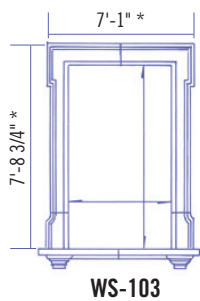

Entrance & Window Surrounds

House of Delegates,
Annapolis, MD

Corinthian Condominiums, Bala Cynwyd, PA

*Custom modifications to size can be made.

B- 4'-0"
C- 2'-0 3/4"
D- 2'-3 3/8"

A- 3'-4 1/8" X 2'-4 1/2"
B- 3'-0 1/2" X 2'-0 1/2"
C- 3'-0 1/2" X 2'-6 1/2"

EDON Fiberglass Door and Window Surrounds are designed and produced to fit your specific requirements. Sizes can vary from 3' to 8' wide and up to 9' high. **EDON** can create a custom Door or Window Surround to match an existing profile already in place.