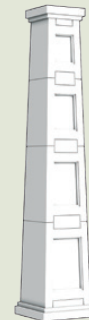

Column Covers

Ornamental Columns

Ornamental Column Covers can offer an enhancing touch to any structure, from a modern to traditional design.

MODEL	DIAMETER	HEIGHT	BASE WIDTH	CAP WIDTH
EC-102 ■	18"	10'-0"	1'-4"	1'-4"
EC-126	9 1/2"	15'-0"	17"	17"
EC-128	12"	11'-0"	16 1/4"	37"
EC-128A	24"	21'-9"	32 1/2"	36"
EC-128B	42"	38'-0"	56"	63"
EC-129	12"	8'-3"	16"	16 1/2"
EC-130	12"	8'-11"	16"	16 1/2"
EC-134	18"	10'-0"	24"	30"
EC-135	18"	20'-0"	30"	32"
EC-136	19 5/8"	8'-3 3/4"	26 1/4" Ø	17" Ø
EC-137	22"	12'-7"	25"	No Cap
EC-139	28"	9'-0"	27"	28" Ø
EC-143	11 1/4"	5'-0"	13 1/2"	12"
EC-144	12"	8'-0"	18"	14"
EC-154	18"	9'-0"	17" 0	27 5/8" Ø

■ Square base and cap

Column Covers

Ornamental Columns

EC-155

EC-157

MODEL	DIAMETER	HEIGHT	BASE WIDTH	CAP WIDTH
EC-155	27" Ø	11'-11 3/4"	21" Ø	17 1/4" Ø
EC-157	11 5/8" Ø	10'-10"	16" Sq.	12" Sq.
EC-158	4 3/4" Ø	11'-0"	14 1/2" Sq.	16" Sq.
EC-159 ■	18 5/8" Ø	10'-0"	26 1/8" Sq.	25 5/8" Sq.
EC-161 ▲	8 1/2" Ø	11'-3"	9 1/8" Sq.	9 1/8" Sq.
EC-161A ▲	7" Ø	11'-3"	7 7/8" Sq.	7 7/8" Sq.
EC-161B ▲	10" Ø	9'-4"	10 1/2" Sq.	10 1/2" Sq.
EC-165	20" Ø	8'-0"	26 5/8" Sq.	24" Ø
EC-166	27" Ø	8'-0"	36" Sq.	26" Sq.
EC-167 ■	18" Sq.	7'-6"	20" Sq.	20" Sq.
EC-168 ■	13" Sq.	8'-4 1/2"	15" Sq.	11" Sq.
EC-169 ■	13" Sq.	8'-2 1/2"	15" Sq.	11" Sq.
EC-170 ■	11" Sq.	5'-9 3/4"	13" Sq.	9" Sq.
EC-171	15" Ø	10'-8"	24" Sq.	25 1/2" Sq.

■ Square Column cover

▲ Porch Column - no cap or base. Square post at top and bottom with turned center.

Ornamental Column Covers can create an eye catching shape or offer a delicate statement to your design and construction needs.

EC-158

EC-159

EC-161
EC-161A
EC-161B

EC-165

EC-166

EC-167

EC-168
EC-169

EC-170