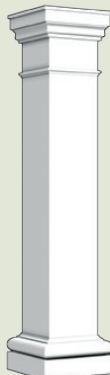

Column Covers

Ornamental Columns

MODEL	DIAMETER	HEIGHT	BASE WIDTH	CAP WIDTH
EC-155	27" Ø	11'-11 3/4"	21" Ø	17 1/4" Ø
EC-157	11 5/8" Ø	10'-10"	16" Sq.	12" Sq.
EC-158	4 3/4" Ø	11'-0"	14 1/2" Sq.	16" Sq.
EC-159 ■	18 5/8" Ø	10'-0"	26 1/8" Sq.	25 5/8" Sq.
EC-161 ▲	8 1/2" Ø	11'-3"	9 1/8" Sq.	9 1/8" Sq.
EC-161A ▲	7" Ø	11'-3"	7 7/8" Sq.	7 7/8" Sq.
EC-161B ▲	10" Ø	9'-4"	10 1/2" Sq.	10 1/2" Sq.
EC-165	20" Ø	8'-0"	26 5/8" Sq.	24" Ø
EC-166	27" Ø	8'-0"	36" Sq.	26" Sq.
EC-167 ■	18" Sq.	7'-6"	20" Sq.	20" Sq.
EC-168 ■	13" Sq.	8'-4 1/2"	15" Sq.	11" Sq.
EC-169 ■	13" Sq.	8'-2 1/2"	15" Sq.	11" Sq.
EC-170 ■	11" Sq.	5'-9 3/4"	13" Sq.	9" Sq.
EC-171	15" Ø	10'-8"	24" Sq.	25 1/2" Sq.

■ Square Column cover

▲ Porch Column - no cap or base. Square post at top and bottom with turned center.

Ornamental Column Covers can create an eye catching shape or offer a delicate statement to your design and construction needs.

EC-159