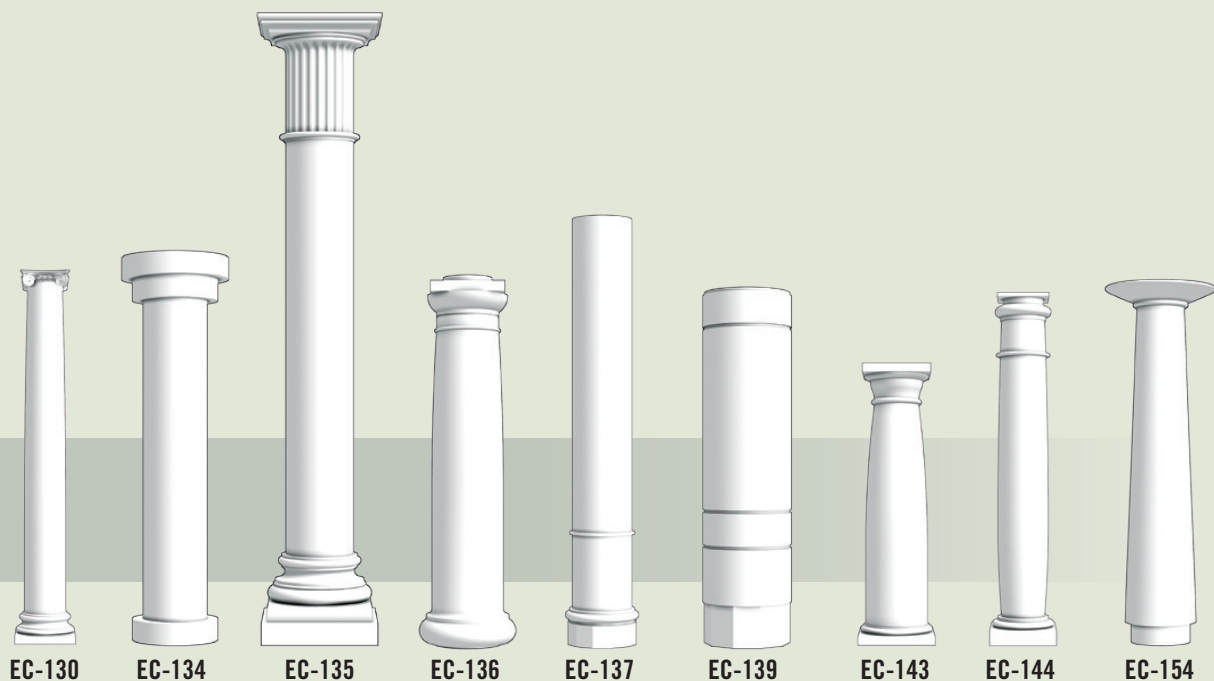

Column Covers

Ornamental Columns

Ornamental Column Covers can offer an enhancing touch to any structure, from a modern to traditional design.

MODEL	DIAMETER	HEIGHT	BASE WIDTH	CAP WIDTH
EC-102 ■	18"	10'-0"	1'-4"	1'-4"
EC-126	9 1/2"	15'-0"	17"	17"
EC-128	12"	11'-0"	16 1/4"	37"
EC-128A	24"	21'-9"	32 1/2"	36"
EC-128B	42"	38'-0"	56"	63"
EC-129	12"	8'-3"	16"	16 1/2"
EC-130	12"	8'-11"	16"	16 1/2"
EC-134	18"	10'-0"	24"	30"
EC-135	18"	20'-0"	30"	32"
EC-136	19 5/8"	8'-3 3/4"	26 1/4" Ø	17" Ø
EC-137	22"	12'-7"	25"	No Cap
EC-139	28"	9'-0"	27"	28" Ø
EC-143	11 1/4"	5'-0"	13 1/2"	12"
EC-144	12"	8'-0"	18"	14"
EC-154	18"	9'-0"	17" 0	27 5/8" Ø

■ Square base and cap

Column Covers

Ornamental Columns

EC-155

EC-157

MODEL	DIAMETER	HEIGHT	BASE WIDTH	CAP WIDTH
EC-155	27" Ø	11'-11 3/4"	21" Ø	17 1/4" Ø
EC-157	11 5/8" Ø	10'-10"	16" Sq.	12" Sq.
EC-158	4 3/4" Ø	11'-0"	14 1/2" Sq.	16" Sq.
EC-159 ■	18 5/8" Ø	10'-0"	26 1/8" Sq.	25 5/8" Sq.
EC-161 ▲	8 1/2" Ø	11'-3"	9 1/8" Sq.	9 1/8" Sq.
EC-161A ▲	7" Ø	11'-3"	7 7/8" Sq.	7 7/8" Sq.
EC-161B ▲	10" Ø	9'-4"	10 1/2" Sq.	10 1/2" Sq.
EC-165	20" Ø	8'-0"	26 5/8" Sq.	24" Ø
EC-166	27" Ø	8'-0"	36" Sq.	26" Sq.
EC-167 ■	18" Sq.	7'-6"	20" Sq.	20" Sq.
EC-168 ■	13" Sq.	8'-4 1/2"	15" Sq.	11" Sq.
EC-169 ■	13" Sq.	8'-2 1/2"	15" Sq.	11" Sq.
EC-170 ■	11" Sq.	5'-9 3/4"	13" Sq.	9" Sq.
EC-171	15" Ø	10'-8"	24" Sq.	25 1/2" Sq.

■ Square Column cover

▲ Porch Column - no cap or base. Square post at top and bottom with turned center.

Ornamental Column Covers can create an eye catching shape or offer a delicate statement to your design and construction needs.