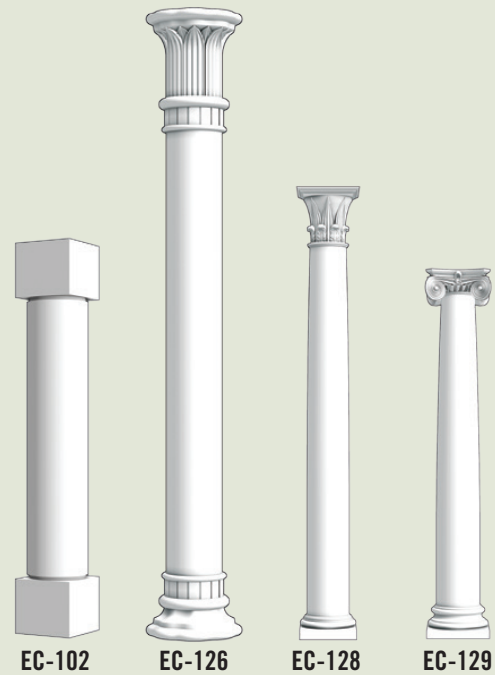

Column Covers

Ornamental Columns

Ornamental Column Covers can offer an enhancing touch to any structure, from a modern to traditional design.

MODEL	DIAMETER	HEIGHT	BASE WIDTH	CAP WIDTH
EC-102 ■	18"	10'-0"	1'-4"	1'-4"
EC-126	9 1/2"	15'-0"	17"	17"
EC-128	12"	11'-0"	16 1/4"	37"
EC-128A	24"	21'-9"	32 1/2"	36"
EC-128B	42"	38'-0"	56"	63"
EC-129	12"	8'-3"	16"	16 1/2"
EC-130	12"	8'-11"	16"	16 1/2"
EC-134	18"	10'-0"	24"	30"
EC-135	18"	20'-0"	30"	32"
EC-136	19 5/8"	8'-3 3/4"	26 1/4" Ø	17" Ø
EC-137	22"	12'-7"	25"	No Cap
EC-139	28"	9'-0"	27"	28" Ø
EC-143	11 1/4"	5'-0"	13 1/2"	12"
EC-144	12"	8'-0"	18"	14"
EC-154	18"	9'-0"	17" 0	27 5/8" Ø

■ Square base and cap

Column Covers

Ornamental Columns

EC-155

EC-157

MODEL	DIAMETER	HEIGHT	BASE WIDTH	CAP WIDTH
EC-155	27" Ø	11'-11 3/4"	21" Ø	17 1/4" Ø
EC-157	11 5/8" Ø	10'-10"	16" Sq.	12" Sq.
EC-158	4 3/4" Ø	11'-0"	14 1/2" Sq.	16" Sq.
EC-159 ■	18 5/8" Ø	10'-0"	26 1/8" Sq.	25 5/8" Sq.
EC-161 ▲	8 1/2" Ø	11'-3"	9 1/8" Sq.	9 1/8" Sq.
EC-161A ▲	7" Ø	11'-3"	7 7/8" Sq.	7 7/8" Sq.
EC-161B ▲	10" Ø	9'-4"	10 1/2" Sq.	10 1/2" Sq.
EC-165	20" Ø	8'-0"	26 5/8" Sq.	24" Ø
EC-166	27" Ø	8'-0"	36" Sq.	26" Sq.
EC-167 ■	18" Sq.	7'-6"	20" Sq.	20" Sq.
EC-168 ■	13" Sq.	8'-4 1/2"	15" Sq.	11" Sq.
EC-169 ■	13" Sq.	8'-2 1/2"	15" Sq.	11" Sq.
EC-170 ■	11" Sq.	5'-9 3/4"	13" Sq.	9" Sq.
EC-171	15" Ø	10'-8"	24" Sq.	25 1/2" Sq.

■ Square Column cover

▲ Porch Column - no cap or base. Square post at top and bottom with turned center.

Ornamental Column Covers can create an eye catching shape or offer a delicate statement to your design and construction needs.