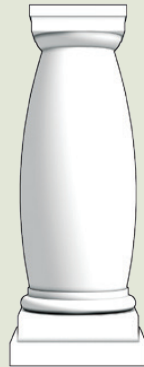

Column Covers

Ornamental Columns

Ornamental Column Covers can offer an enhancing touch to any structure, from a modern to traditional design.

MODEL	DIAMETER	HEIGHT	BASE WIDTH	CAP WIDTH
EC-102 ■	18"	10'-0"	1'-4"	1'-4"
EC-126	9 1/2"	15'-0"	17"	17"
EC-128	12"	11'-0"	16 1/4"	37"
EC-128A	24"	21'-9"	32 1/2"	36"
EC-128B	42"	38'-0"	56"	63"
EC-129	12"	8'-3"	16"	16 1/2"
EC-130	12"	8'-11"	16"	16 1/2"
EC-134	18"	10'-0"	24"	30"
EC-135	18"	20'-0"	30"	32"
EC-136	19 5/8"	8'-3 3/4"	26 1/4" Ø	17" Ø
EC-137	22"	12'-7"	25"	No Cap
EC-139	28"	9'-0"	27"	28" Ø
EC-143	11 1/4"	5'-0"	13 1/2"	12"
EC-144	12"	8'-0"	18"	14"
EC-154	18"	9'-0"	17" 0	27 5/8" Ø

■ Square base and cap

Column Covers

Ornamental Columns

EC-155

EC-157

MODEL	DIAMETER	HEIGHT	BASE WIDTH	CAP WIDTH
EC-155	27" Ø	11'-11 3/4"	21" Ø	17 1/4" Ø
EC-157	11 5/8" Ø	10'-10"	16" Sq.	12" Sq.
EC-158	4 3/4" Ø	11'-0"	14 1/2" Sq.	16" Sq.
EC-159 ■	18 5/8" Ø	10'-0"	26 1/8" Sq.	25 5/8" Sq.
EC-161 ▲	8 1/2" Ø	11'-3"	9 1/8" Sq.	9 1/8" Sq.
EC-161A ▲	7" Ø	11'-3"	7 7/8" Sq.	7 7/8" Sq.
EC-161B ▲	10" Ø	9'-4"	10 1/2" Sq.	10 1/2" Sq.
EC-165	20" Ø	8'-0"	26 5/8" Sq.	24" Ø
EC-166	27" Ø	8'-0"	36" Sq.	26" Sq.
EC-167 ■	18" Sq.	7'-6"	20" Sq.	20" Sq.
EC-168 ■	13" Sq.	8'-4 1/2"	15" Sq.	11" Sq.
EC-169 ■	13" Sq.	8'-2 1/2"	15" Sq.	11" Sq.
EC-170 ■	11" Sq.	5'-9 3/4"	13" Sq.	9" Sq.
EC-171	15" Ø	10'-8"	24" Sq.	25 1/2" Sq.

■ Square Column cover

▲ Porch Column - no cap or base. Square post at top and bottom with turned center.

Ornamental Column Covers can create an eye catching shape or offer a delicate statement to your design and construction needs.

EC-158

EC-159

EC-161
EC-161A
EC-161B

EC-165

EC-166

EC-167

EC-168
EC-169

EC-170