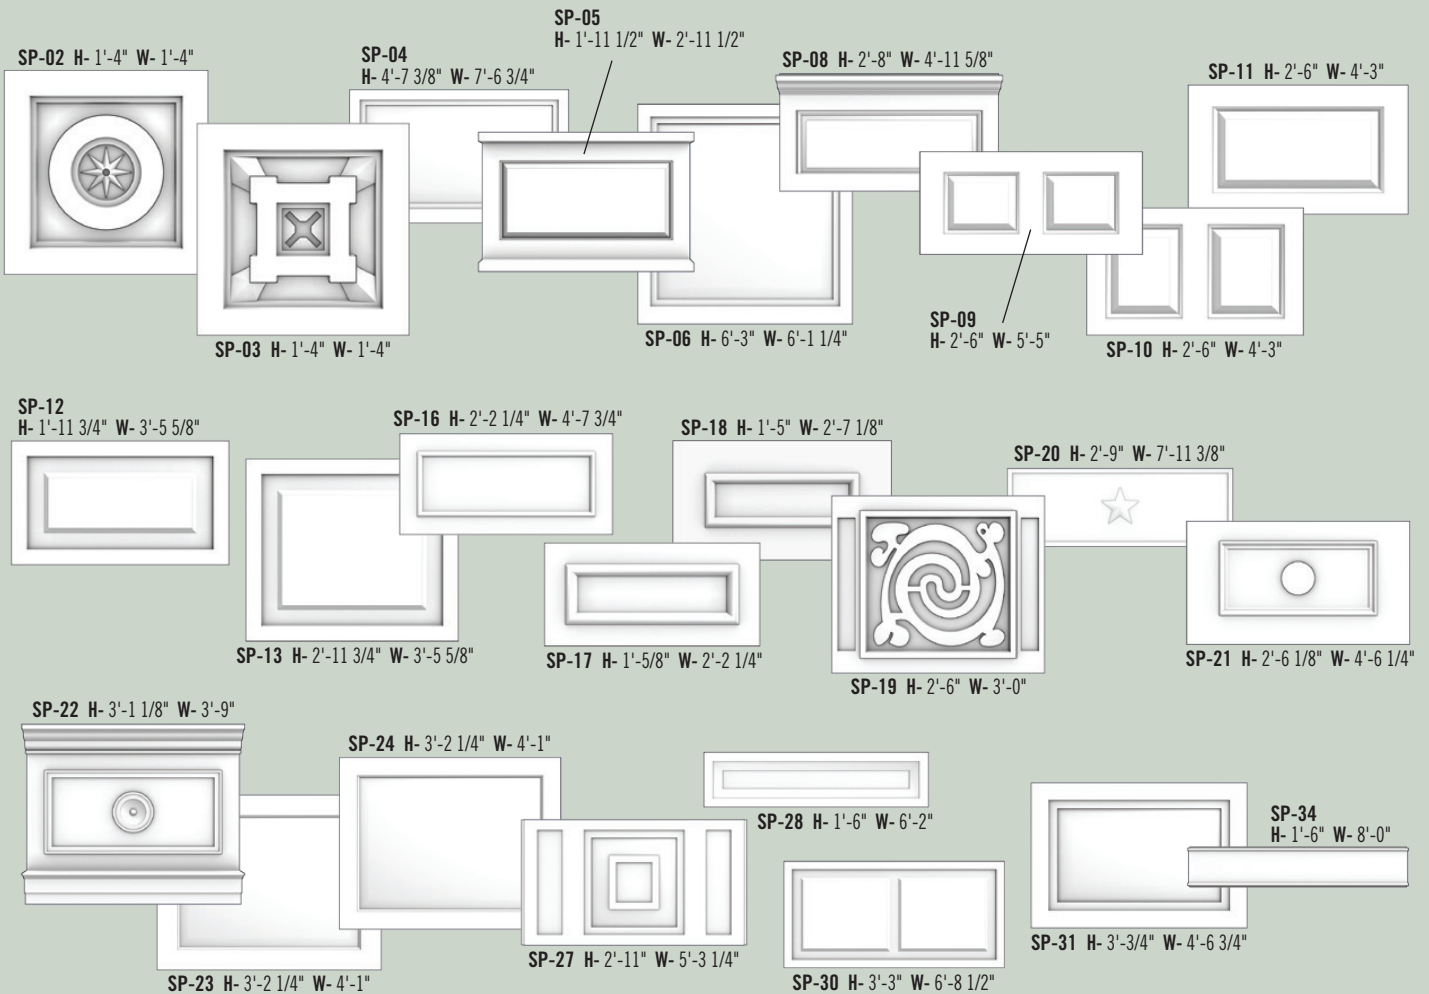

# Spandrels

University of Connecticut, CT

Red Cross Office Building, NJ

Polish & Slavic Federal Credit Union, NY

University of Maryland, School of Nursing

Custom Spandrel Panels are available in any size and configuration. **EDON** has over 35 standard Spandrel Panels available. Please visit us at [www.edon.com](http://www.edon.com) for our complete line of Spandrel panels.

Spandrel Panels offer extensive design options