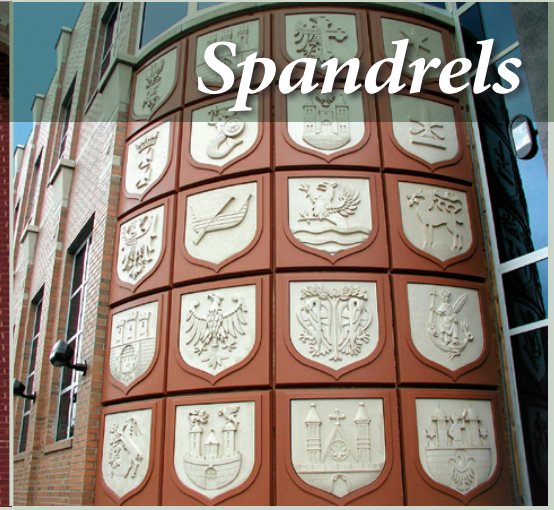

# Spandrels

University of Connecticut, CT

Red Cross Office Building, NJ

Polish & Slavic Federal Credit Union, NY

University of Maryland, School of Nursing

Custom Spandrel Panels are available in any size and configuration. **EDON** has over 35 standard Spandrel Panels available. Please visit us at [www.edon.com](http://www.edon.com) for our complete line of Spandrel panels.